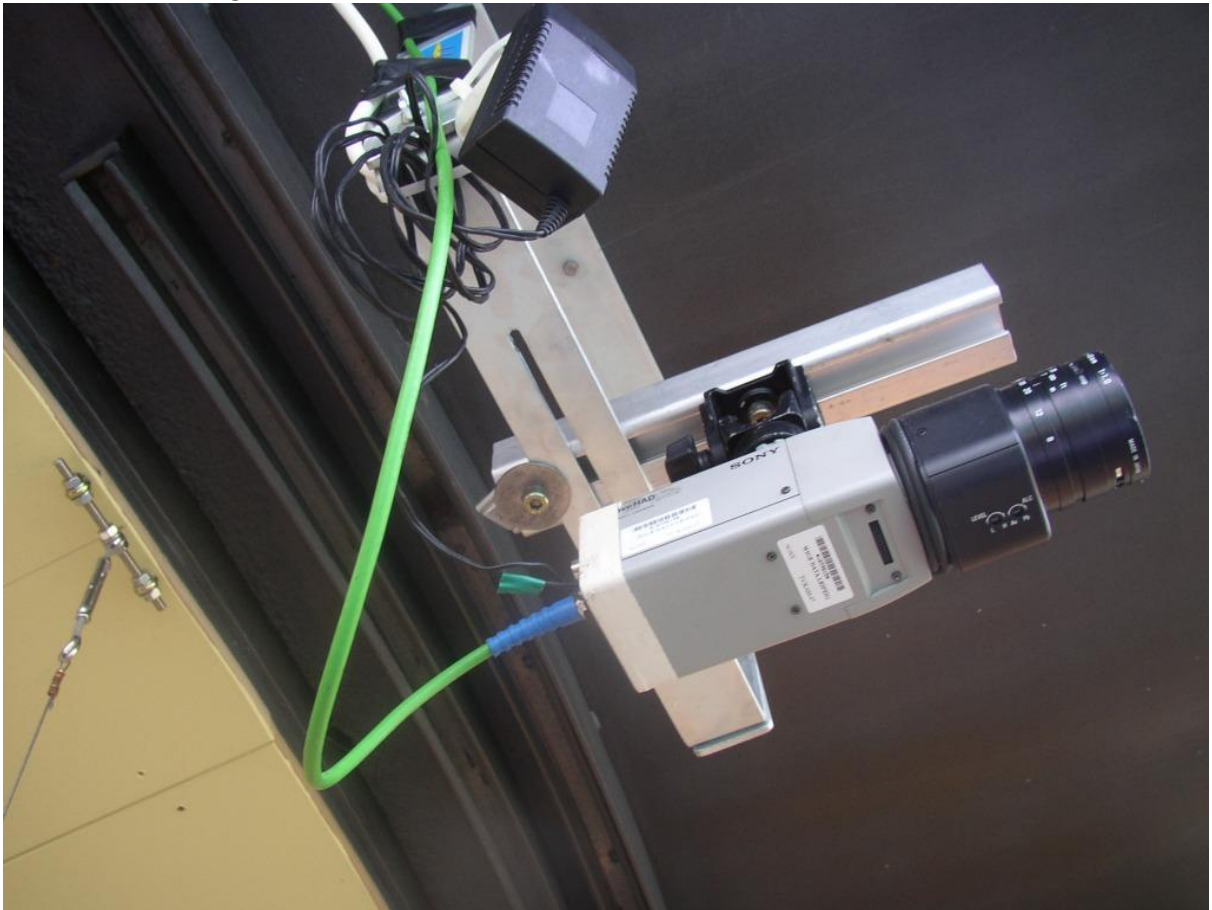

Vertical Wire Fixing Chungju

FISA Office Imfo area Chungju

Aligner's Hut Chungju

Para-rowing Aligner's Hut Aiguebelette

Permanent Marker Aligner's Hut Amsterdam

Start Area Amsterdam

Hut Lucerne

Aligner camera fixing Seville

Aligner's Hut with TV structure Eton

Hamburg Aligner's Hut

Hamburg Aligner's Hut

Video at the start & wires Lucerne

Video Camera fixing detail Gifu

Video camera fixing Banyoles

Video camera fixing Banyoles

Video Camera fixing Gifu