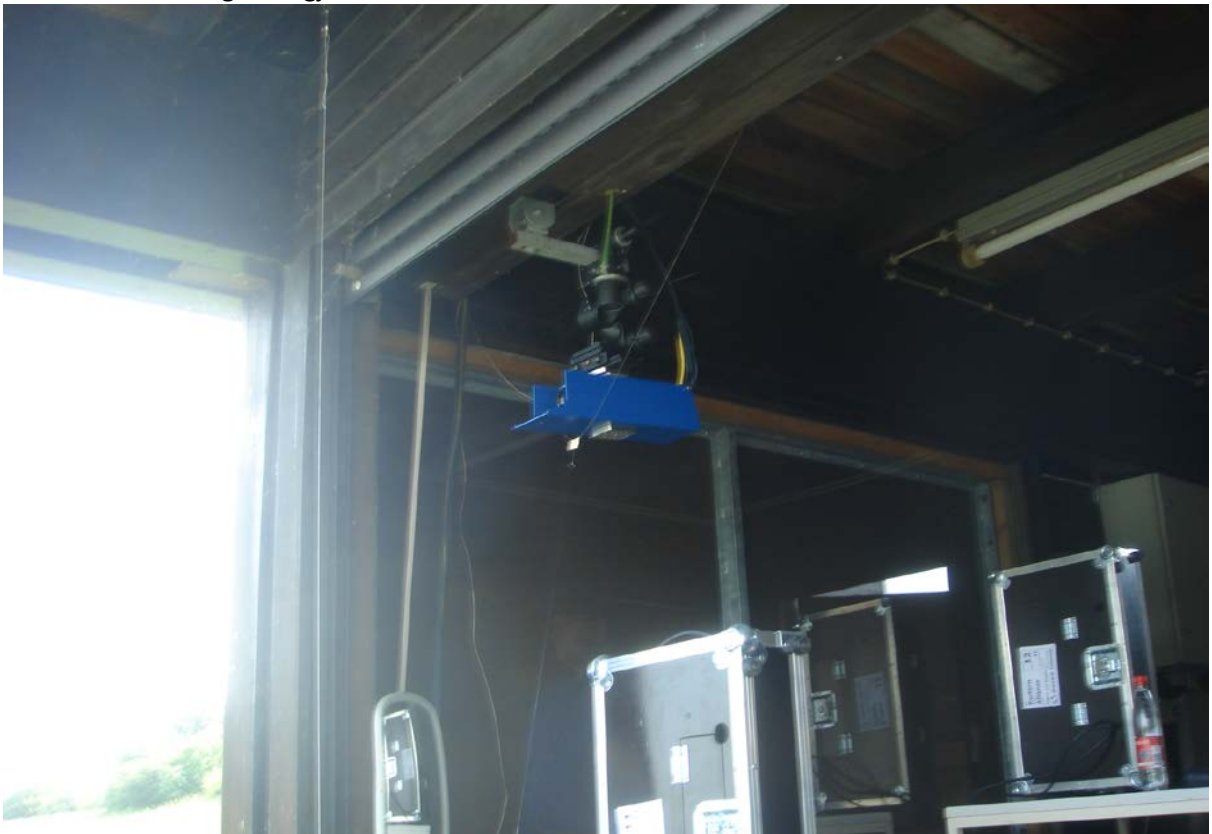

Wire fixing