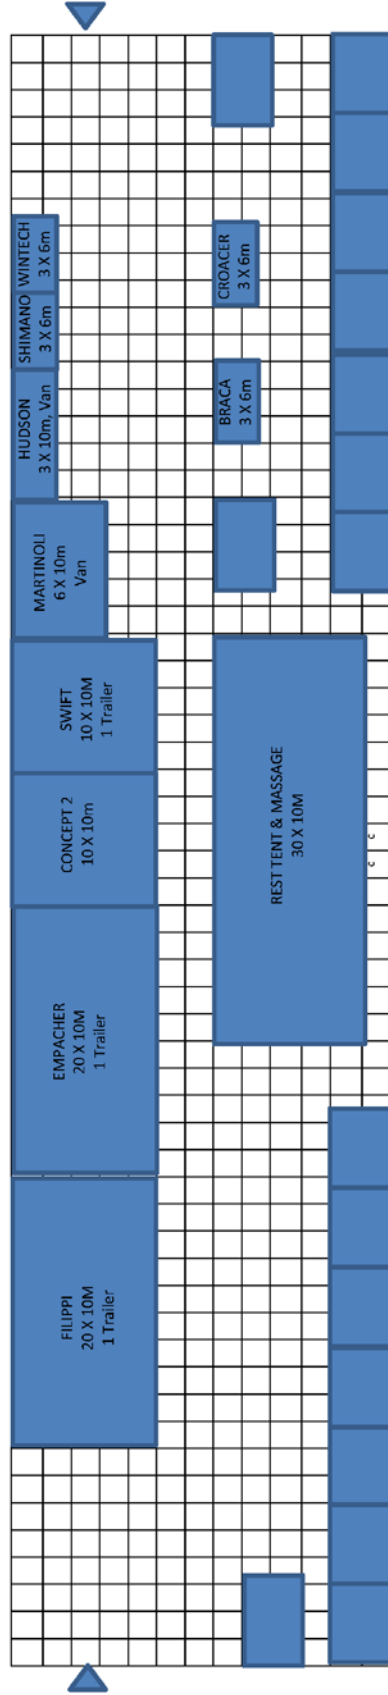

**B.7.13. Rest and Relaxation Areas**

Kiss & Cry London 2012

Kiss & Cry London 2012

## ALLOCATION OF SPACE

- Space: 120 x 26 m  
 Scale: 1 square = 2 x 2 m  
 Team tents: 18 x 4m x 6m  
 Service providers: 10
- BRACA Sport
  - Croaker Oars
  - Concept2
  - Shimano
  - Martinoli
  - Hudson
  - Empacher
  - Wintech
  - FILIPPI
  - Swift