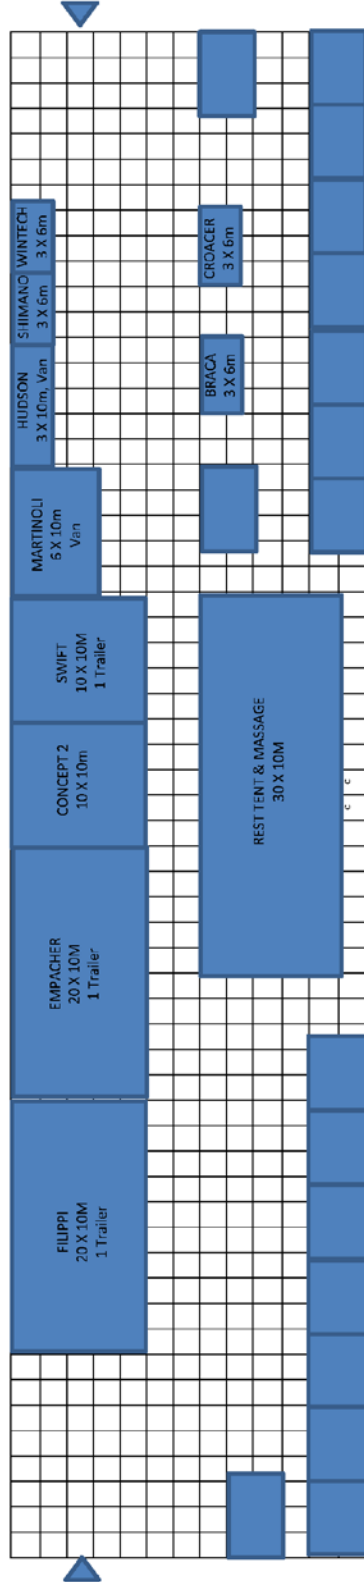

B.7.11. Boat Repair and Boat Washing

Boat Builders Athens

Boat builders Beijing

Boat Builders Empacher

Boat Builders Filippy

Boat Builders Filippy

Boat Builders London 2012

EQUIPMENT REPAIR SERVICE PROVIDERS and TEAM TENTS

ALLOCATION OF SPACE

- Space: 120 x 26 m
 Scale: 1 square = 2 x 2 m
 Team tents: 18 x 4m x 6m
 Service providers: 10
- BRACA Sport
 - Croaker Oars
 - Concept2
 - Shimano
 - Martinoli
 - Hudson
 - Empacher
 - Winttech
 - FILIPPI
 - Swift