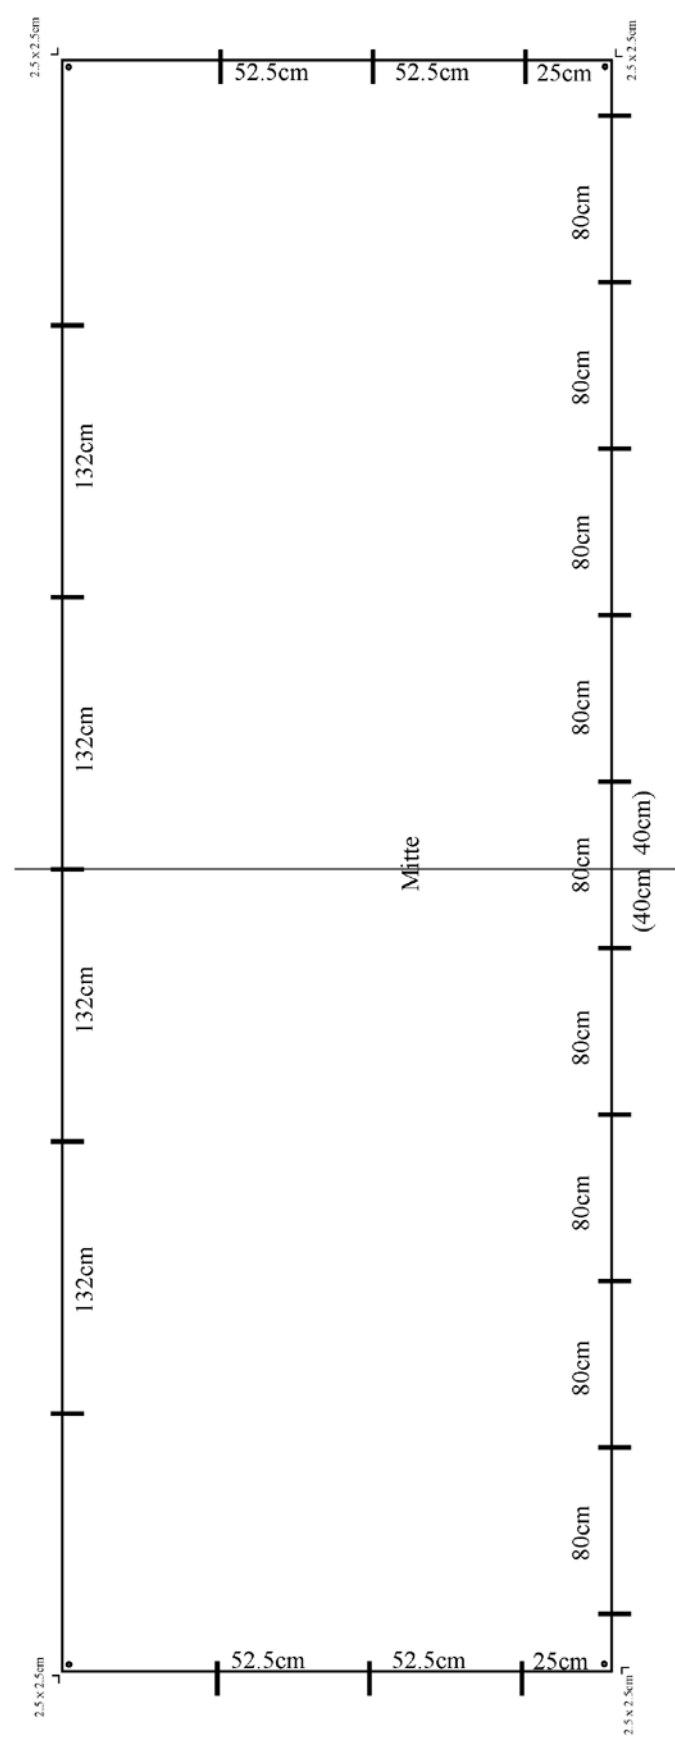

### I. Toblerones:

Sight marker

Front view of the banners 800cm X 195cm with 25 eyelets and the sight marker " Lucerne"

Rear view of the banner 740m X 245cm with 28 eyelets

Rear view of the banners 740cm X 245cm and the sight marker

Front side of the banner 800cm X 195cm with 5 lateral eyelets

Rear view of the banner 740cm X 245cm with 4 lateral eyelets

II. Metal ring eyelets (2.5cm in diameter):

- Front side:

Eyelet

Eyelets

- Back side

### III. Lashes

Figure 1

Figure 2

Figure 3

Figure 4

Another example of a lashe at the bottom of a toblrone :

Side view

IV. Storage box

# Banner für Toblerone (vorne)

Endmasse: 800cm x 195cm  
 Oesen rundherum (16mm Oesen)  
 Gemessen wird von der Mitte aus!  
 Oesen 2,5cm nach innen

Nicht im Massstab

Banner dimensions for landbased frames