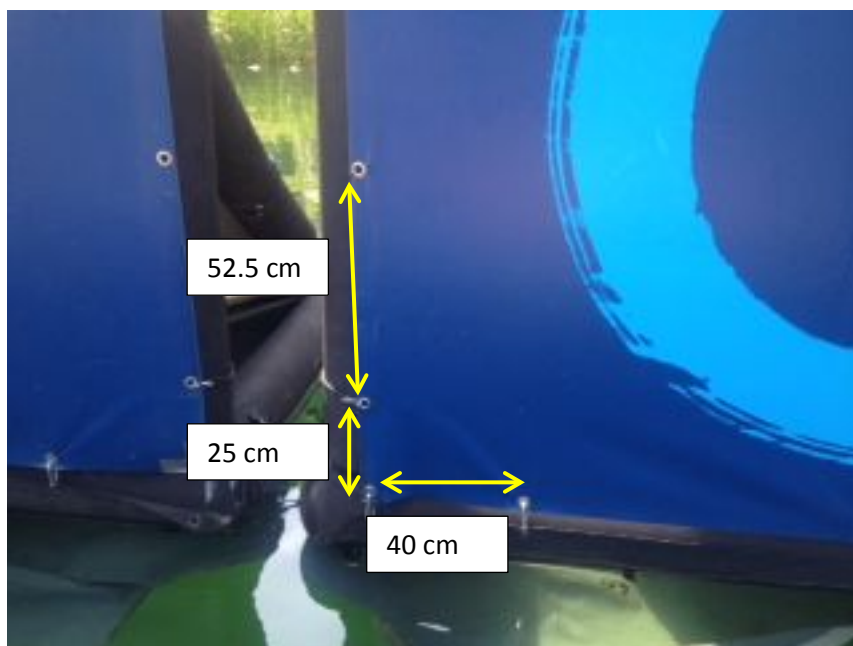

### I. Toblerones:

Sight marker

Front view of the banners 800cm X 195cm with 25 eyelets and the sight marker " Lucerne"

Rear view of the banner 740m X 245cm with 28 eyelets

Rear view of the banners 740cm X 245cm and the sight marker

Front side of the banner 800cm X 195cm with 5 lateral eyelets

Rear view of the banner 740cm X 245cm with 4 lateral eyelets

II. Metal ring eyelets (2.5cm in diameter):

- Front side:

Eyelet

Eyelets

- Back side

Eyelet

- on the top (with an eyelet of the banner on the front)

Eyelet