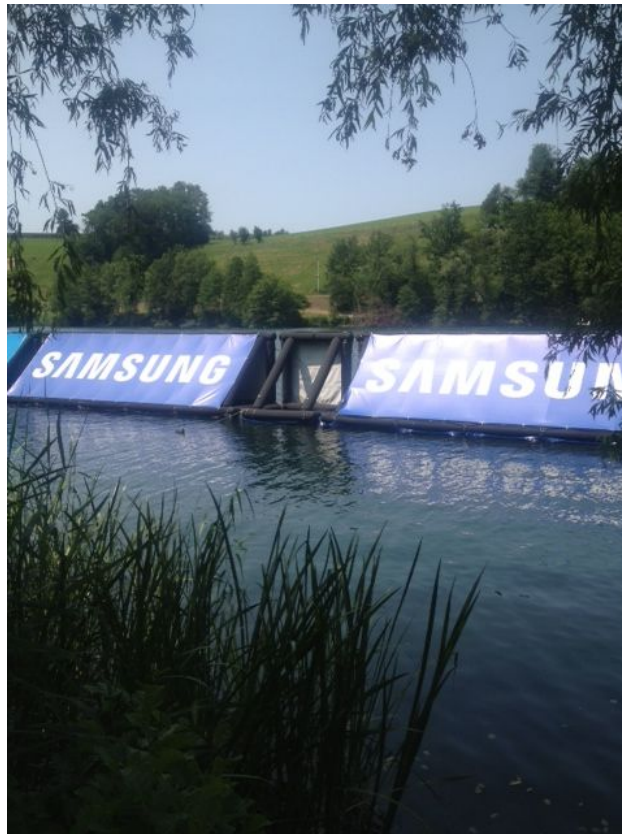

### I. Toblerones:

Sight marker

Front view of the banners 800cm X 195cm with 25 eyelets and the sight marker " Lucerne"

Rear view of the banner 740m X 245cm with 28 eyelets

Rear view of the banners 740cm X 245cm and the sight marker

Eyelet

- on the top (with an eyelet of the banner on the front)

Eyelet