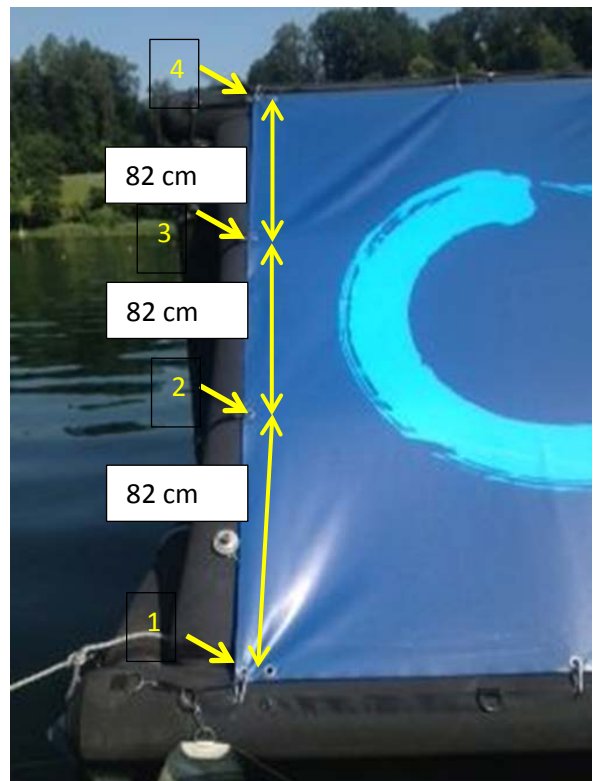

### I. Toblerones:

Sight marker

Front view of the banners 800cm X 195cm with 25 eyelets and the sight marker " Lucerne"

Rear view of the banner 740m X 245cm with 28 eyelets

Rear view of the banners 740cm X 245cm and the sight marker

Front side of the banner 800cm X 195cm with 5 lateral eyelets

Rear view of the banner 740cm X 245cm with 4 lateral eyelets

II. Metal ring eyelets (2.5cm in diameter):

- Front side:

Eyelet

Eyelets

- Back side

Eyelet

- on the top (with an eyelet of the banner on the front)

Eyelet