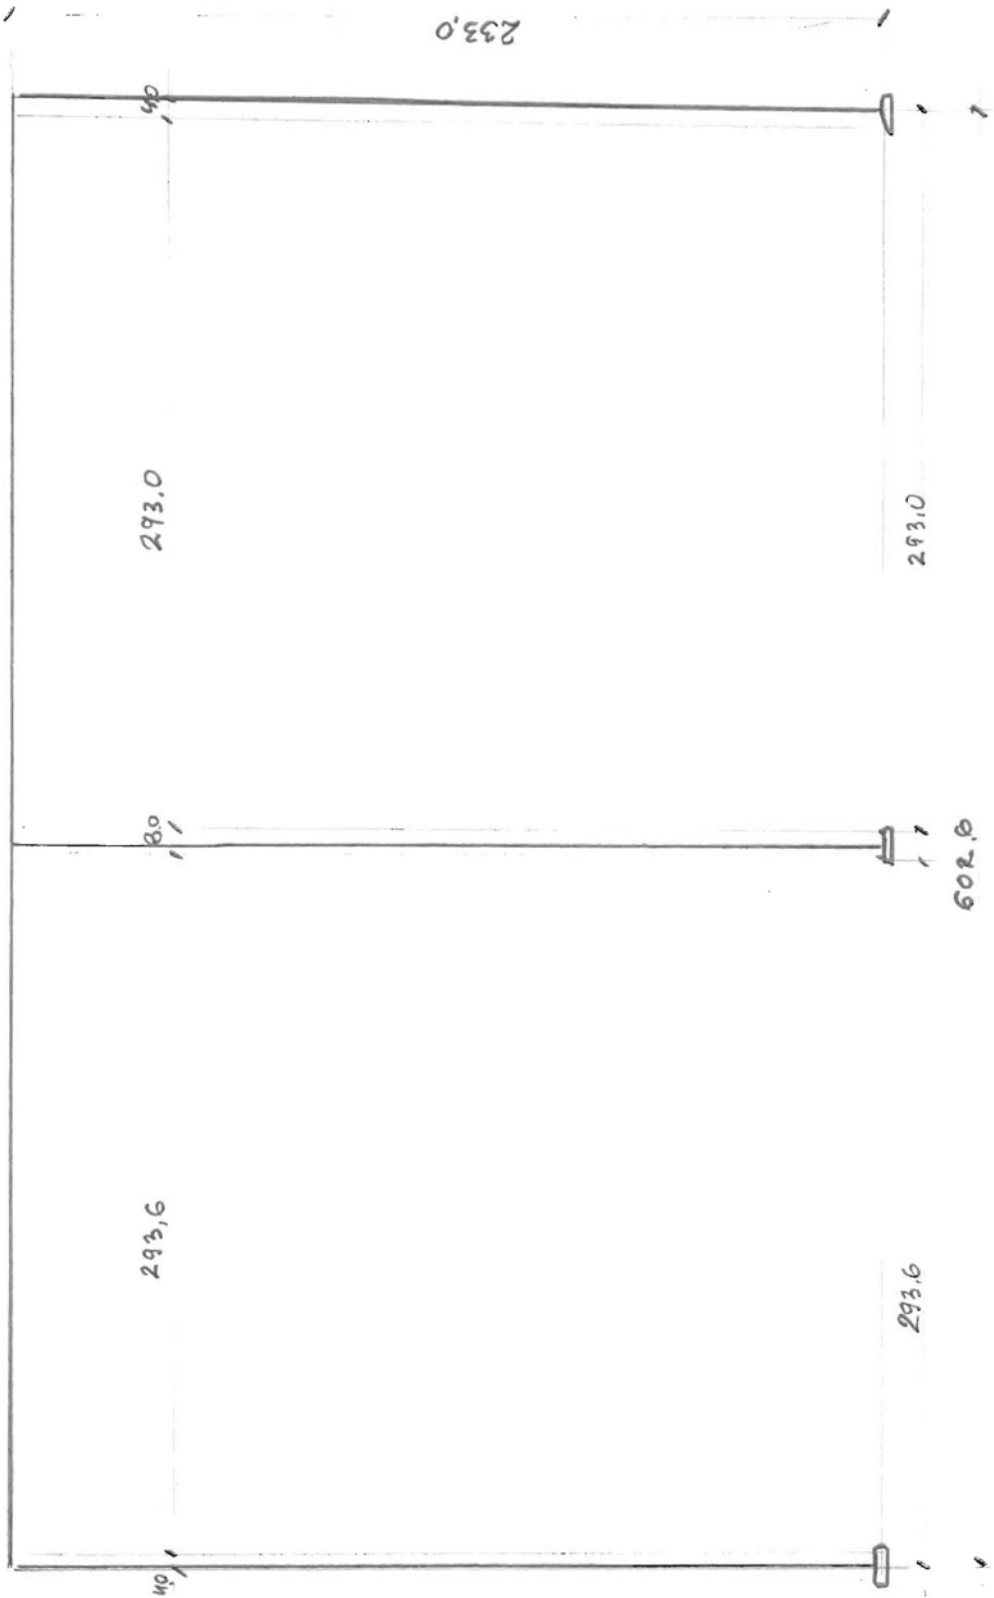

WR Backdrop drawing Page 2