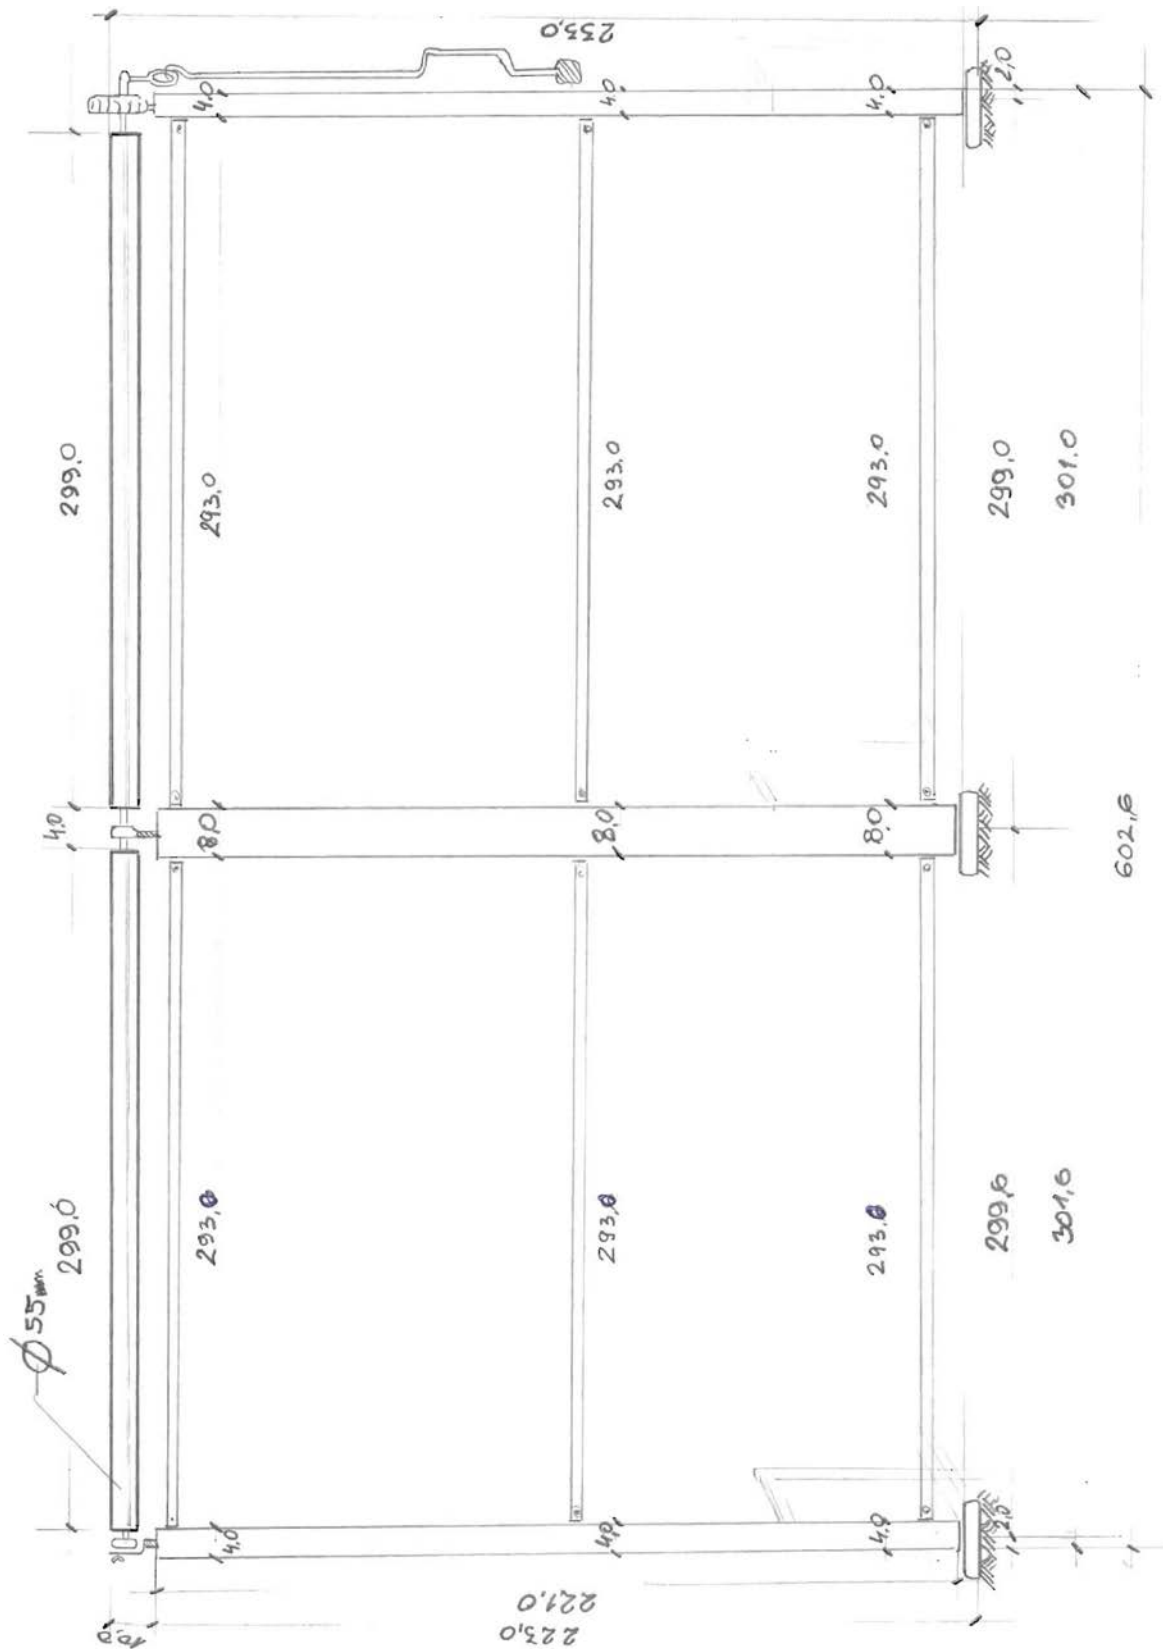

### I. Toblerones:

Sight marker

Front view of the banners 800cm X 195cm with 25 eyelets and the sight marker " Lucerne"

Rear view of the banner 740m X 245cm with 28 eyelets

Rear view of the banners 740cm X 245cm and the sight marker

Front side of the banner 800cm X 195cm with 5 lateral eyelets

Rear view of the banner 740cm X 245cm with 4 lateral eyelets

II. Metal ring eyelets (2.5cm in diameter):

- Front side:

Eyelet

Eyelets

- Back side

### III. Lashes

Figure 1

Figure 2

Figure 3

Figure 4

Another example of a lashe at the bottom of a toblrone :

Side view

IV. Storage box

# Banner für Toblerone (vorne)

Endmasse: 800cm x 195cm  
 Oesen rundherum (16mm Oesen)  
 Gemessen wird von der Mitte aus!  
 Oesen 2,5cm nach innen

Nicht im Massstab

Banner dimensions for landbased frames